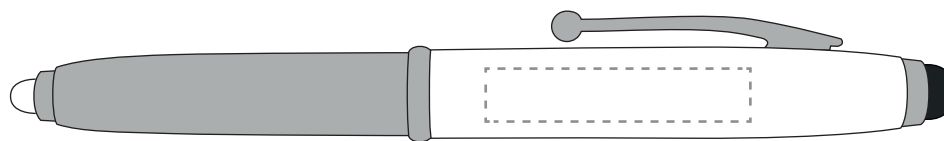

Artwork Approval

Your Ref:
Our Ref:

Quantity:
Version: 1

Product Code: TPC921101 LOWTON 3-IN-1
Product Colour: WHITE

PRODUCT NOTES:

We stock this item in the following colours

The dashed line is to demonstrate print area and will not appear on your printed item

PANTONE REFERENCE(S)

- Colour 1
- Colour 2
- Colour 3
- Colour 4

PRINTING CONCERNS:

ARTWORK SCALE 100%

ACTUAL ARTWORK SIZE:

ARTWORK SCALE 100%
Standard Print Area:
35mm x 7mm

Please check the following are correct